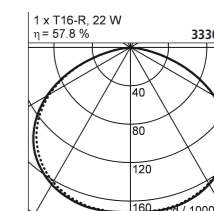

EVG

EVG-DIM 1-10V  
 EVG DIM DALI

Leuchte Luminaire Luminaire	Aluminium eloxiert Aluminium anodised Aluminium anodisé	Acryl orange Acrylic orange Acrylique orange	Acryl grün Acrylic green Acrylique vert	Acryl violett Acrylic violet Acrylique violet	Acryl rot Acrylic red Acrylique rouge	Acryl opal Acrylic white Acrylique opale
EVG	<b>33155.25</b>	<b>33209.25</b>	<b>33211.25</b>	<b>33213.25</b>	<b>33215.25</b>	<b>33301.25</b>
EVG-DIM 1-10V	<b>33155.251</b>	<b>33209.251</b>	<b>33211.251</b>	<b>33213.251</b>	<b>33215.251</b>	<b>33301.251</b>
EVG DIM DALI	<b>33155.252</b>	<b>33209.252</b>	<b>33211.252</b>	<b>33213.252</b>	<b>33215.252</b>	<b>33301.252</b>
kg	5,0	5,0	5,0	5,0	5,0	5,0