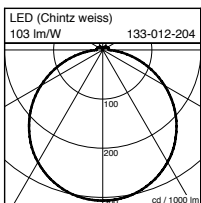

Pendelleuchtenarmatur mit Baldachin und kürzbarer Stahlseilaufhängung, L 3.000 mm, chrom (ohne Leuchtschirm)
Pendant light fixture with canopy and shortable steel cable suspension L 3.000 mm, chrome (without shade)