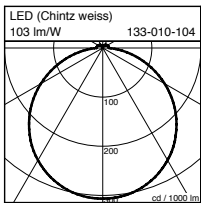

Pendelleuchtenarmatur mit Baldachin und kürzbarer Stahlseilaufhängung, L 3.000 mm, chrom (ohne Leuchtschirm)
Pendant light fixture with canopy and shortable steel cable suspension L 3.000 mm, chrome (without shade)